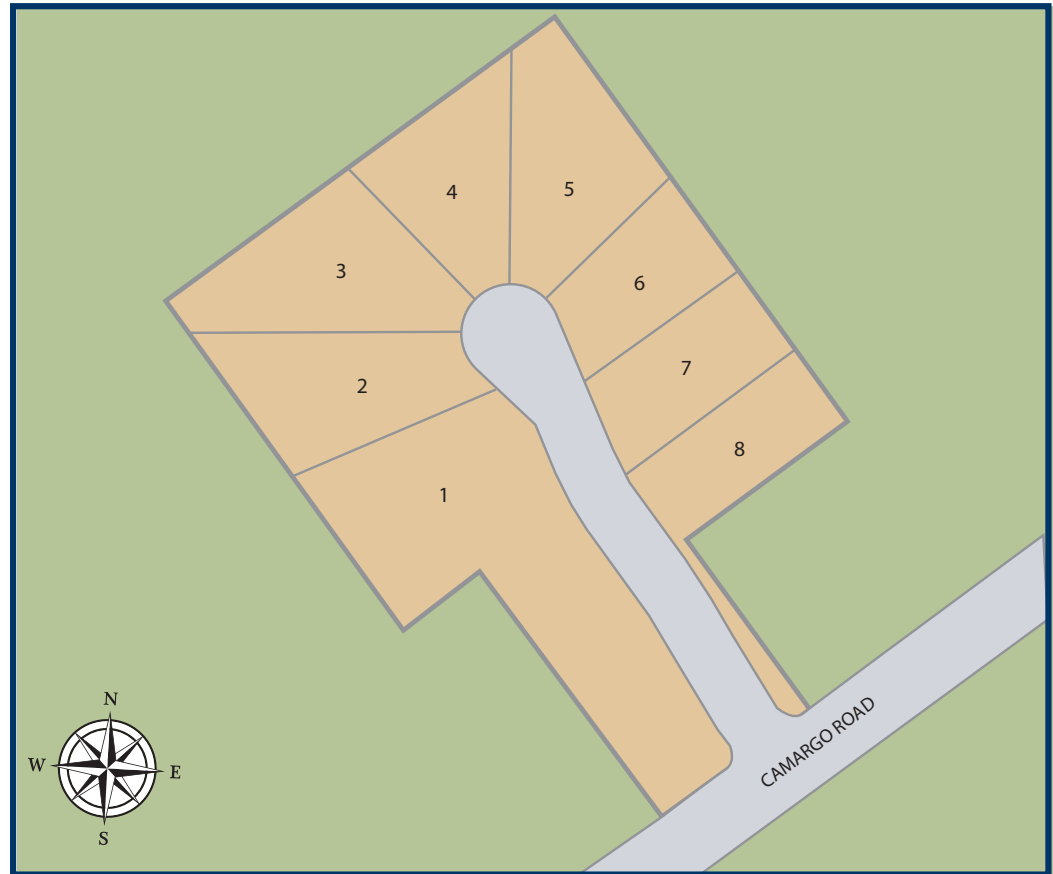

TREETOPS OF MADEIRA

Neighborhood Plan

For more information call
513-226-7219

johnhenryhomes.com

FEATURES:

- Madeira Schools
- Wooded and Walkout Homesites
- Large Homesites
- Brick Fronts and Hardi Siding
- Landscaped Entry
- Streetlights and Sidewalks

DIRECTIONS:

I-71 to Montgomery Road. North on Montgomery Road to Right on Hosbrook Road, Left on Euclid Ave, Left on Camargo Road, Left in Camargo Trails

This plat is for illustrational purposes only, believed accurate but not guaranteed, is not part of a legally binding contract, is subject to change without notice and may reflect only a section of a planned community not showing all representations of adjacent land use. ©2016 John Henry Homes Inc. Revised 6/2016