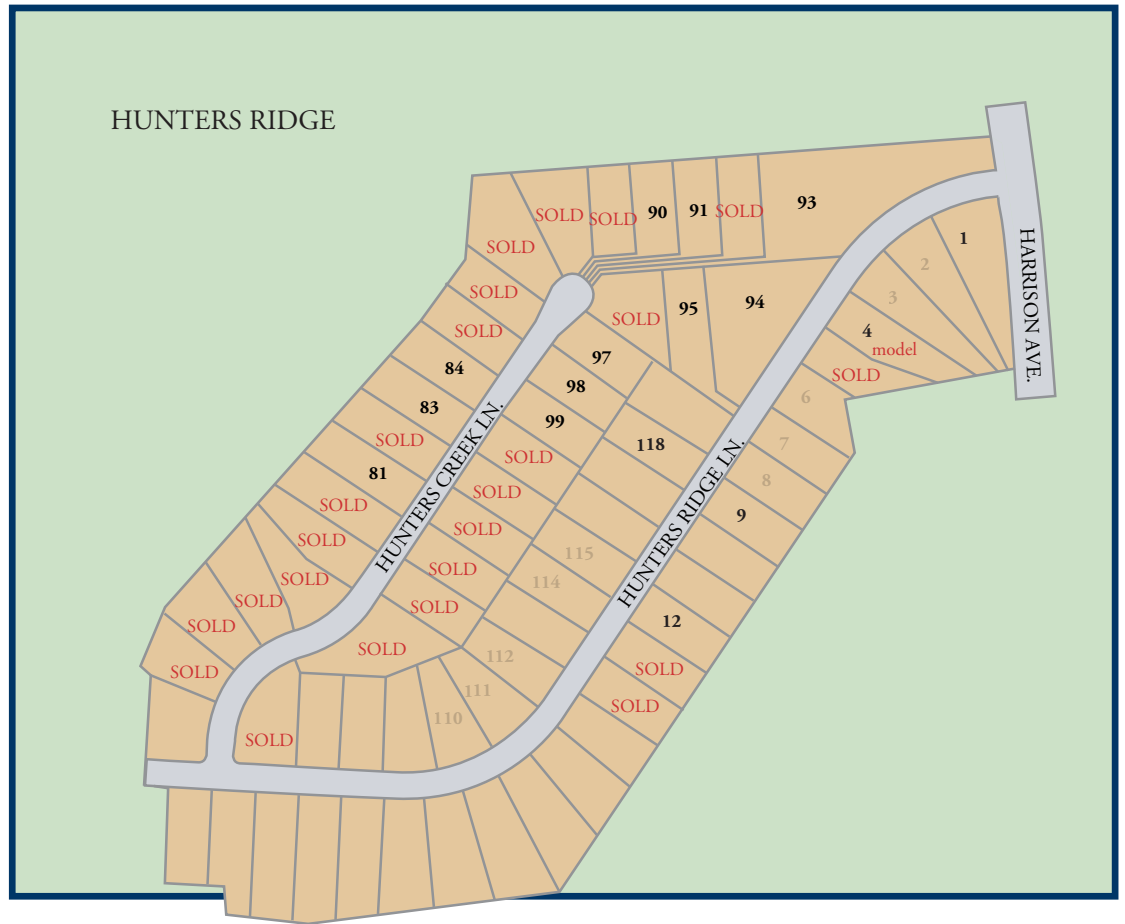

HUNTERS RIDGE

Neighborhood Plan

FEATURES:

- Northwest Schools
- Sidewalks and street lights
- Large Wooded homesites
- Gorgeous Views of the Ohio Valley
- Convenient to I-275 and I-74
- Minutes from Miami Whitewater
- Minutes from Mitchell Memorial Parks
- Convenient to major retail and shopping

DIRECTIONS:

I-275 West to Cleves exit. Turn right off the exit. 1/2 mile to right on Harrison. 1 mile to Hunters Ridge on the left
(or) I-74 to Harrison/Rybolt (exti 11). Turn right off the exit. 1.9 miles to Hunters Ridge on the right