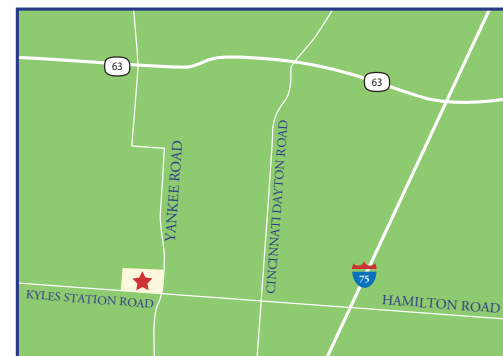

Neighborhood Plan

For more information call
(513) 607-3325

11025 Reed Hartman Hwy
Cincinnati, Oh 45242
513.745.9019
johnhenryhomes.com

FEATURES:

- Lakota Local Schools (Lakota East HS)
- Flat Half Acre Home Sites
- Convenient to I-75 and State Route 63
- Minutes from Pleasant Hill Golf Course
- Minutes from Cherokee Park
- Side Entry Garage (most sites)

DIRECTIONS:

North on I-75 to exit 24, I-29W. Take exit 24 to Cin-Day Rd and turn right. Turn left onto Yankee Rd. At the 3rd traffic circle, take the 3rd exit to Kyles Station Rd. Turn right on to Caravel Pl.