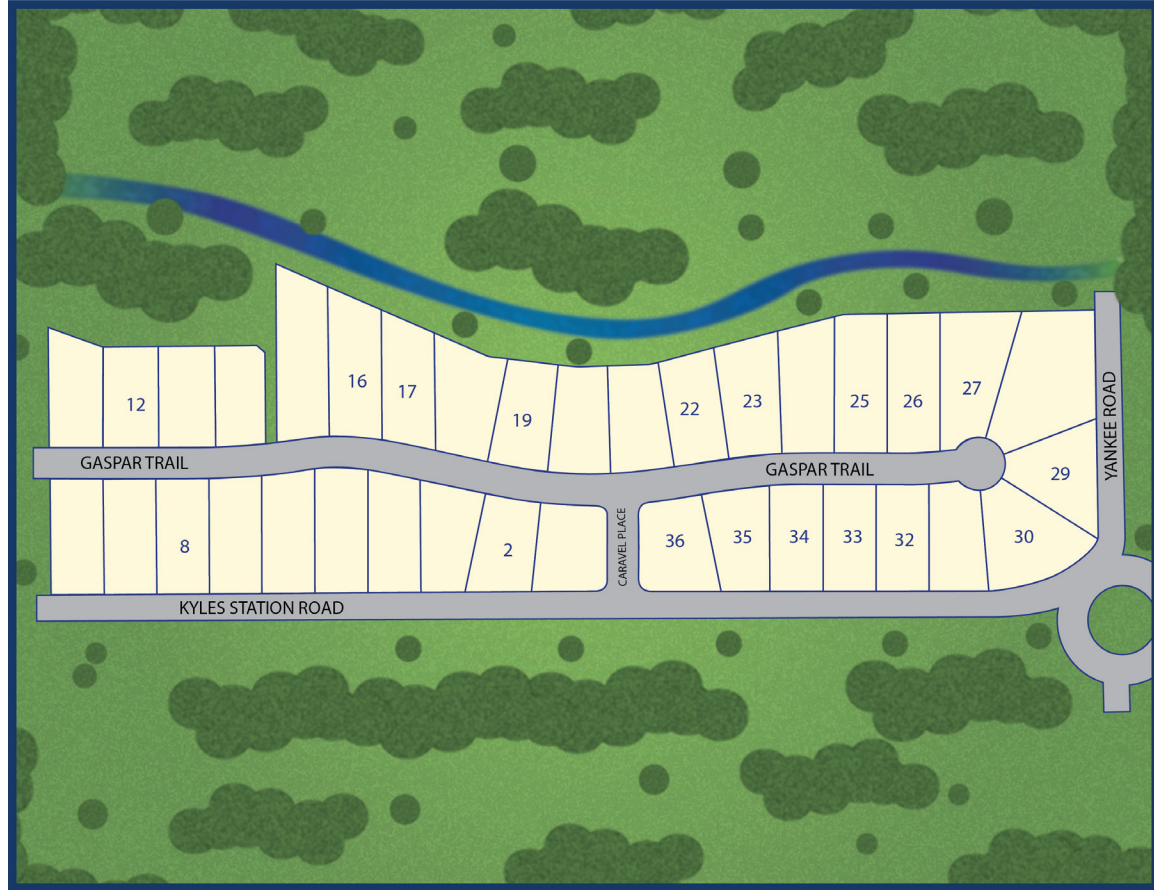

Neighborhood Plan

For more information call
(513) 607-3325

11025 Reed Hartman Hwy
Cincinnati, Oh 45242
513.745.9019
johnhenryhomes.com

FEATURES:

- Lakota Local Schools (Lakota East HS)
- Flat Half Acre Home Sites
- Convenient to I-75 and State Route 63
- Minutes from Pleasant Hill Golf Course
- Minutes from Cherokee Park
- Side Entry Garage (most sites)

DIRECTIONS:

North on I-75 to exit 24, I-29W. Take exit 24 to Cin-Day Rd and turn right. Turn left onto Yankee Rd. At the 3rd traffic circle, take the 3rd exit to Kyles Station Rd. Turn right on to Caravel Pl.