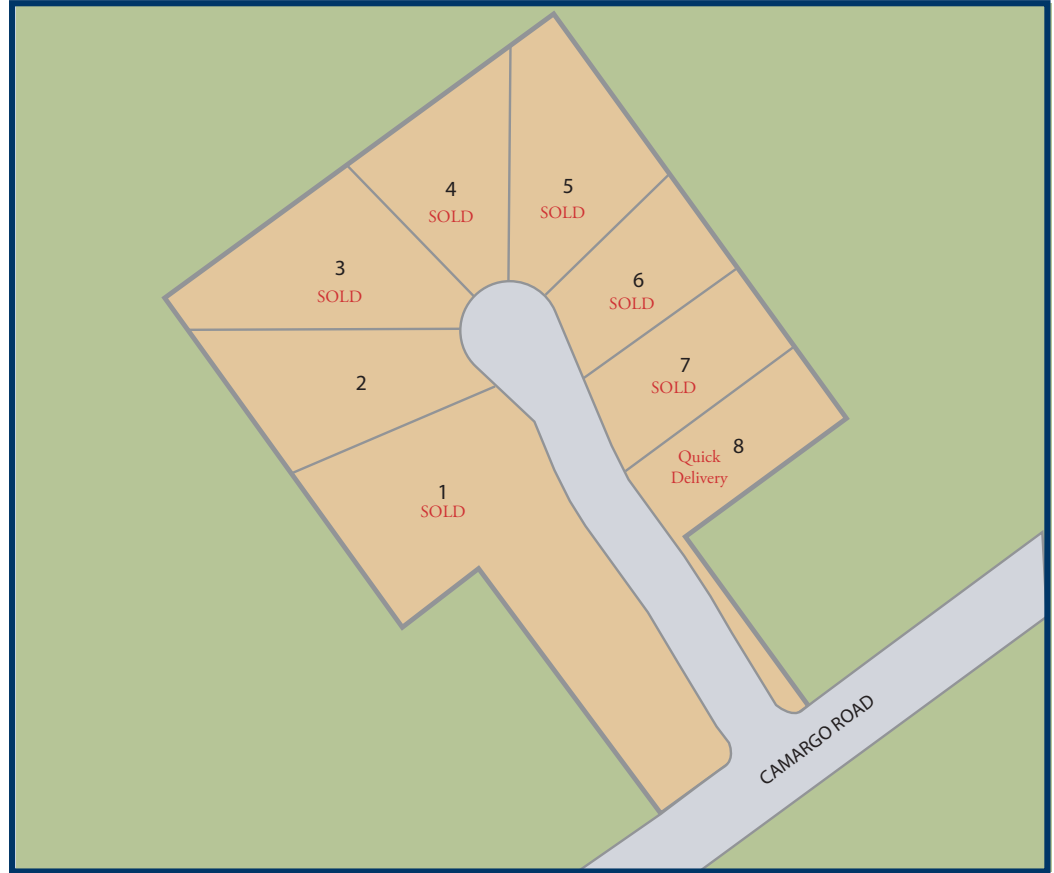

TREETOPS OF MADEIRA

Neighborhood Plan

For more information call
(513)260-0424

FEATURES:

- Madeira Schools
- Wooded and Walkout Homesites
- Large Homesites
- Brick Fronts and Hardi Siding
- Landscaped Entry
- Streetlights and Sidewalks