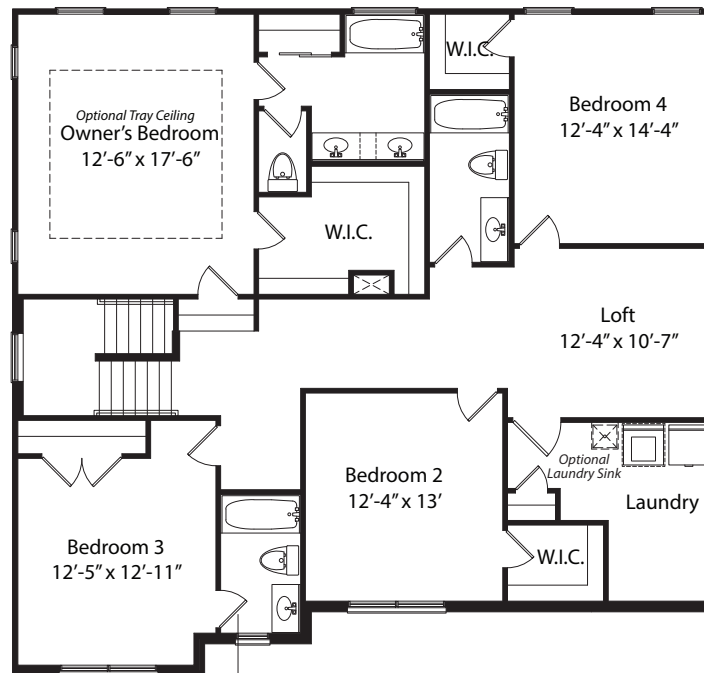

*The Classic Collection*

**THE WILLOW**

OPTION C

# THE WILLOW

Shown with optional 3rd bath  
Standard is walk-in closet

Because we are constantly improving our product, we reserve the right to change product features, brand names, dimensions, architectural details & design. This brochure is for illustrative purposes only & is in no way part of a legal, binding contract. Floor plans vary by elevation. Front entry garage is standard. Brick wrap will affect room dimensions.

# THE WILLOW

Optional Finished Lower Level