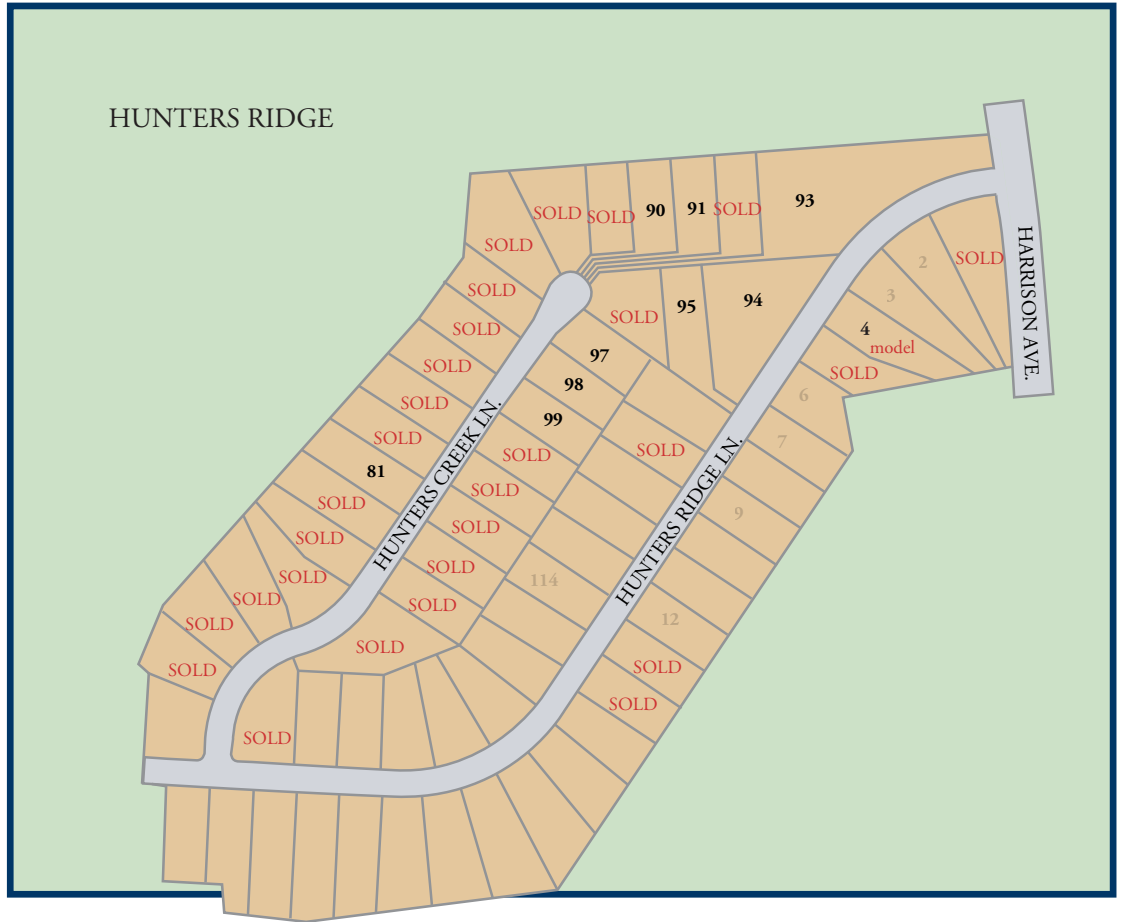

HUNTERS RIDGE

Neighborhood Plan

For more information call
(513) 240-6722

11025 Reed Hartman Hwy
Cincinnati, Oh 45242
513.745.9019
johnhenryhomes.com

FEATURES:

- Northwest Schools
- Sidewalks and street lights
- Large Wooded home sites
- Gorgeous Views of the Ohio Valley
- Convenient to I-275 and I-74
- Minutes from Miami Whitewater
- Minutes from Mitchell Memorial Parks
- Convenient to major retail and shopping

DIRECTIONS:

I-275 West to Cleves exit. Turn right off the exit. 1/2 mile to right on Harrison. 1 mile to Hunters Ridge on the left
(or) I-74 to Harrison/Rybolt (exti 11). Turn right off the exit. 1.9 miles to Hunters Ridge on the right