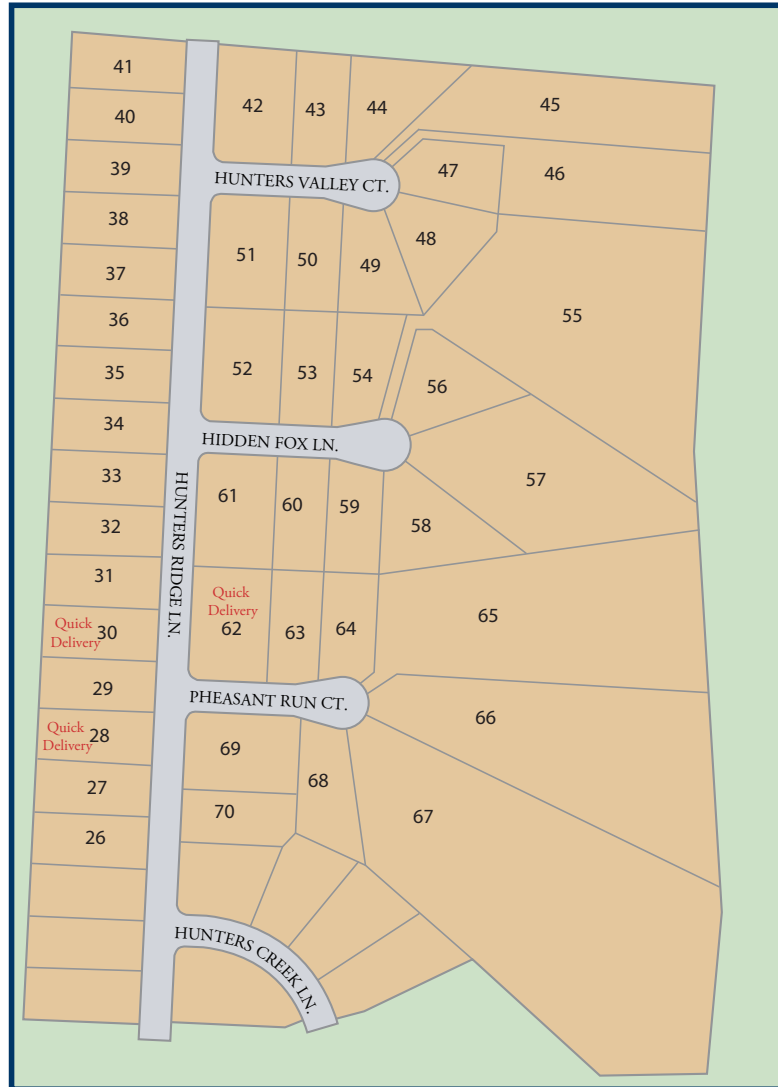

HUNTERS RIDGE

Neighborhood Plan

For more information call
(513) 240-6722

11025 Reed Hartman Hwy
Cincinnati, Oh 45242
513.745.9019
johnhenryhomes.com

FEATURES:

- Northwest Schools
- Large Wooded home sites
- Convenient to I-275 and I-74
- Minutes from Miami Whitewater
- Minutes from Mitchell Memorial Parks

DIRECTIONS:

I-275 West to Cleves exit. Turn right off the exit. 1/2 mile to right on Harrison. 1 mile to Hunters Ridge on the left
(or) I-74 to Harrison/Rybolt (exti 11). Turn right off the exit. 1.9 miles to Hunters Ridge on the right