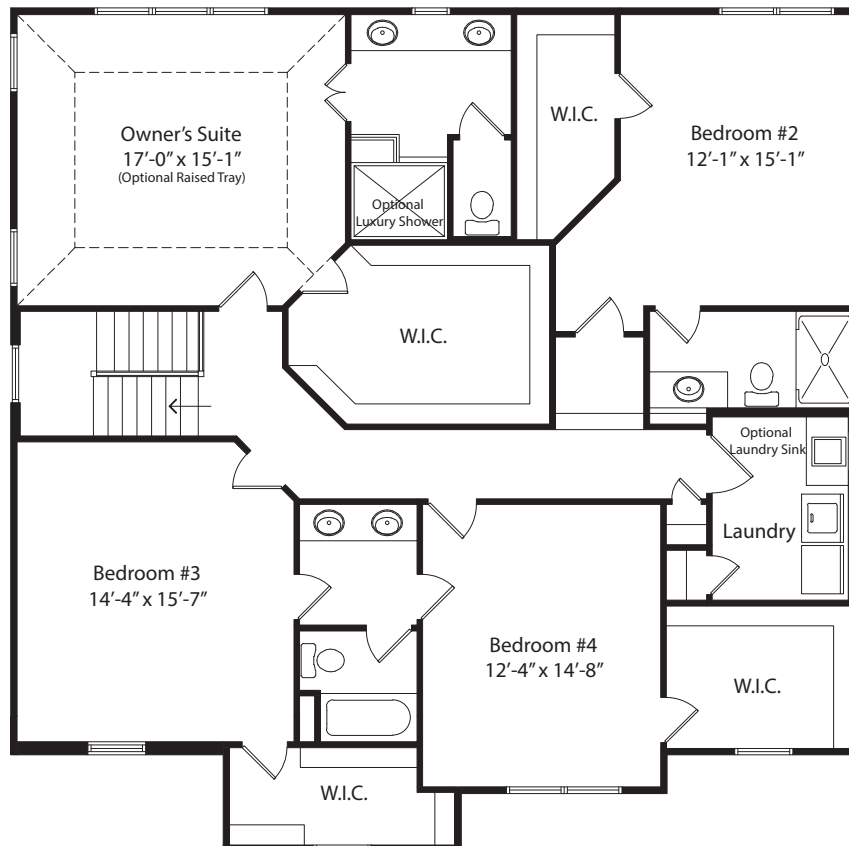

The Classic Series

THE EMMA

OPTION A

THE EMMA

The Classic Series

OPTION D

OPTION E

11025 Reed Hartman Hwy
Cincinnati, Oh 45242
513.745.9019
johnhenryhomes.com

THE EMMA

Because we are constantly improving our product, we reserve the right to change product features, brand names, dimensions, architectural details & design. This brochure is for illustrative purposes only & is in no way part of a legal, binding contract. Floor plans vary by elevation. Front entry garage is standard. Brick wrap will affect room dimensions. ©2018 John Henry Homes Inc.