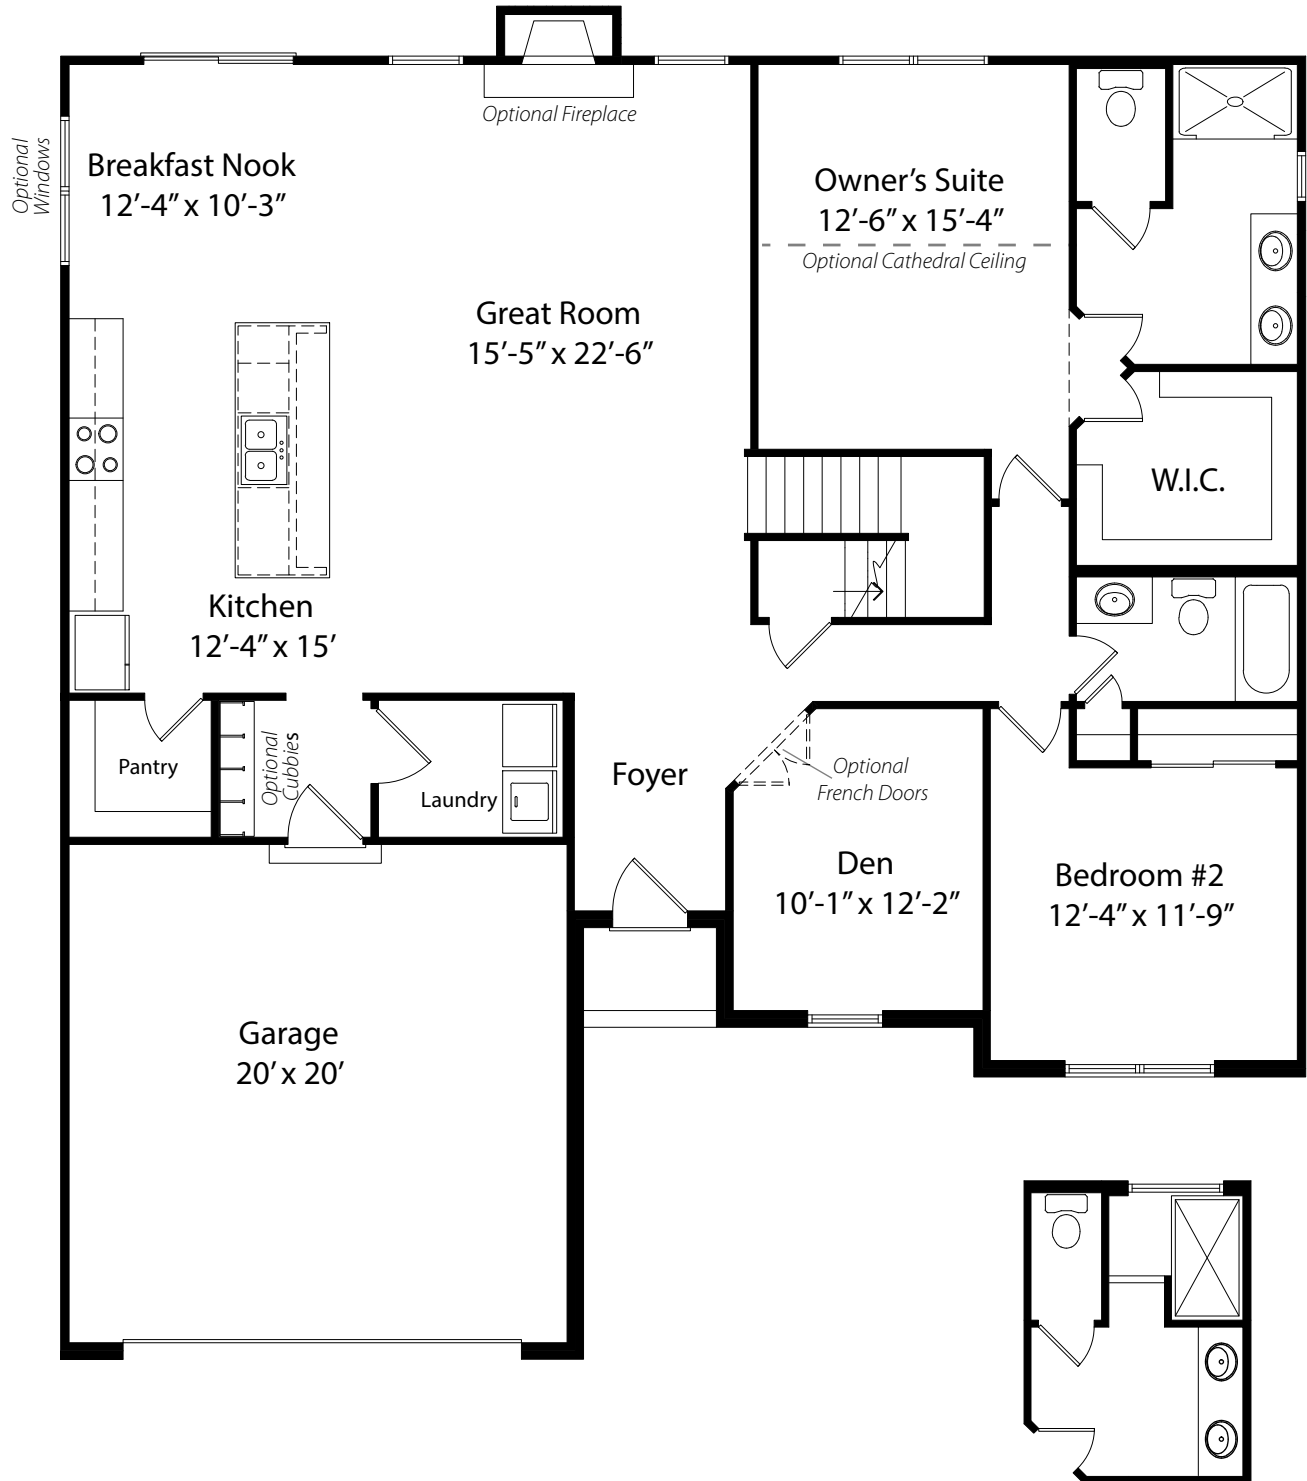

The Classic Series

THE EMERY

OPTION C

THE EMERY

The Classic Series

OPTION A

OPTION B

OPTION D

11025 Reed Hartman Hwy
Cincinnati, Oh 45242
513.745.9019
johnhenryhomes.com

THE EMERY

Optional Walk-in Shower

Because we are constantly improving our product, we reserve the right to change product features, brand names, dimensions, architectural details & design. This brochure is for illustrative purposes only & is in no way part of a legal, binding contract. Floor plans vary by elevation. Front entry garage is standard. Brick wrap will affect room dimensions. ©2017 John Henry Homes Inc.