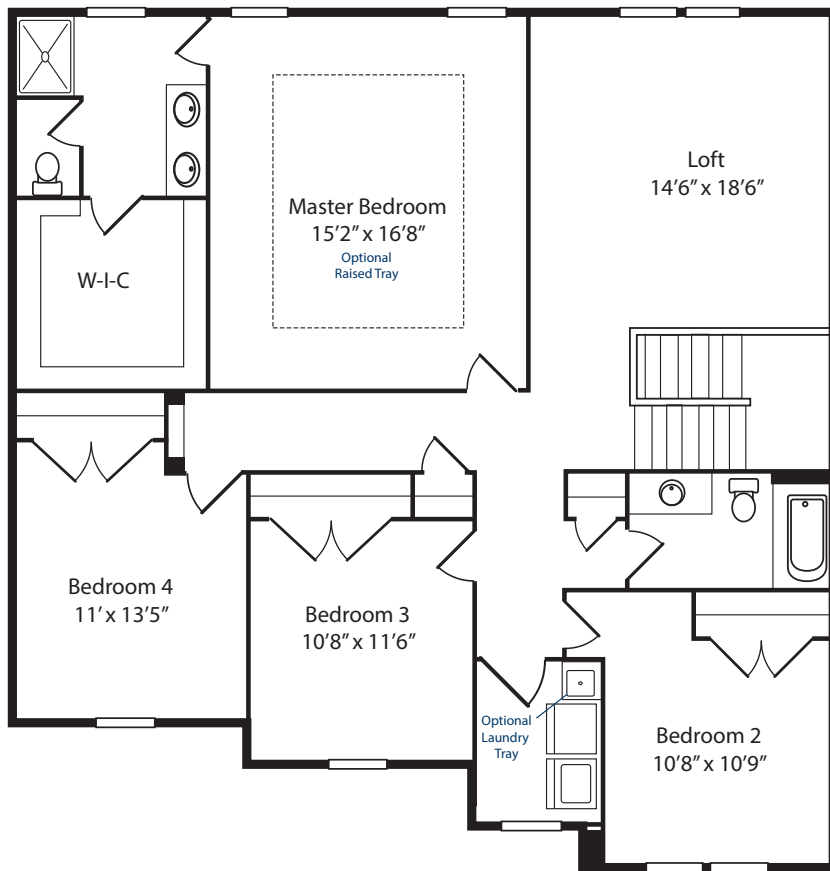

THE COVINA

The Colorado Collection

OPTION D

11025 Reed Hartman Hwy
Cincinnati, Oh 45242
513.745.9019
johnhenryhomes.com

THE COVINA

Optional 5th Bedroom

The Colorado Collection

Optional 6th Bedroom

Optional Garden Bath