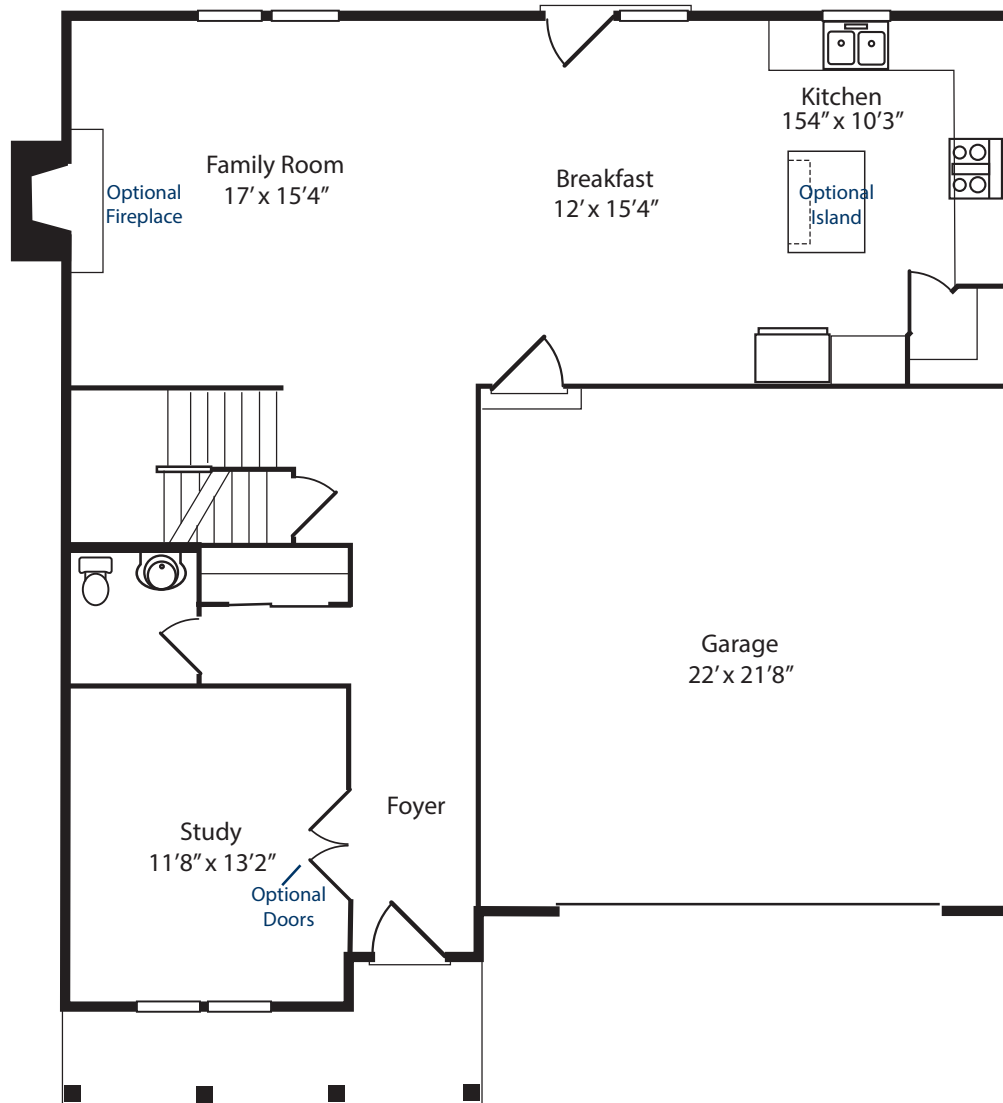

THE COVINA

The Colorado Collection

OPTION D

11025 Reed Hartman Hwy
Cincinnati, Oh 45242
513.745.9019
johnhenryhomes.com

THE COVINA

Optional 5th Bedroom

The Colorado Collection

Optional 6th Bedroom

Optional Garden Bath