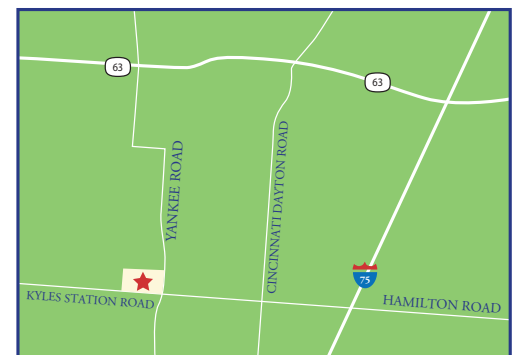

Neighborhood Plan

For more information call
(513) 607-3325

11025 Reed Hartman Hwy
Cincinnati, Oh 45242
513.745.9019
johnhenryhomes.com

FEATURES:

- Lakota Local Schools (Lakota East HS)
- Flat Half Acre Home Sites
- Convenient to I-75 and State Route 63
- Minutes from Pleasant Hill Golf Course
- Minutes from Cherokee Park
- Side Entry Garage (most sites)

DIRECTIONS:

North on I-75 to exit 24, I-29W. Take exit 24 to Cin-Day Rd and turn right. Turn left onto Yankee Rd. At the 3rd traffic circle, take the 3rd exit to Kyles Station Rd. Turn right on to Caravel Pl.