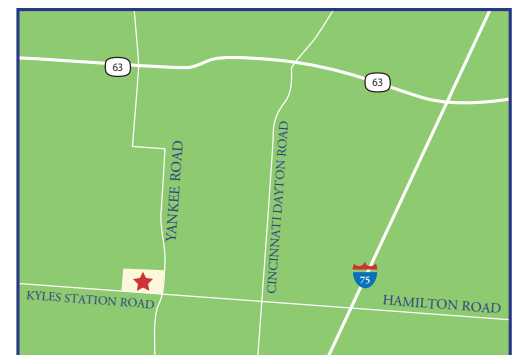

Neighborhood Plan

For more information call
(513) 607-3325

11025 Reed Hartman Hwy
Cincinnati, Oh 45242
513.745.9019
johnhenryhomes.com

FEATURES:

- Lakota Local Schools (Lakota East HS)
- Flat Half Acre Home Sites
- Convenient to I-75 and State Route 63
- Minutes from Pleasant Hill Golf Course
- Minutes from Cherokee Park
- Side Entry Garage (most sites)

DIRECTIONS:

North on I-75 to exit 24, I-29W. Take exit 24 to Cin-Day Rd and turn right. Turn left onto Yankee Rd. At the 3rd traffic circle, take the 3rd exit to Kyles Station Rd. Turn right on to Caravel Pl.